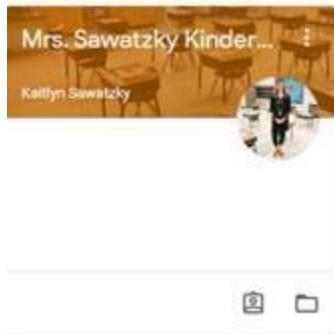

5. Then click on our class: