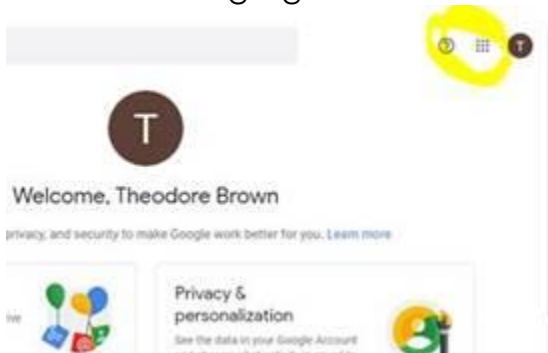

1. Go to Google Sign in:

2. Log in using your child's information. Do NOT change their password

username	password

3. When you log in, go to the top right hand side, and click on this button that is highlighted with Yellow: